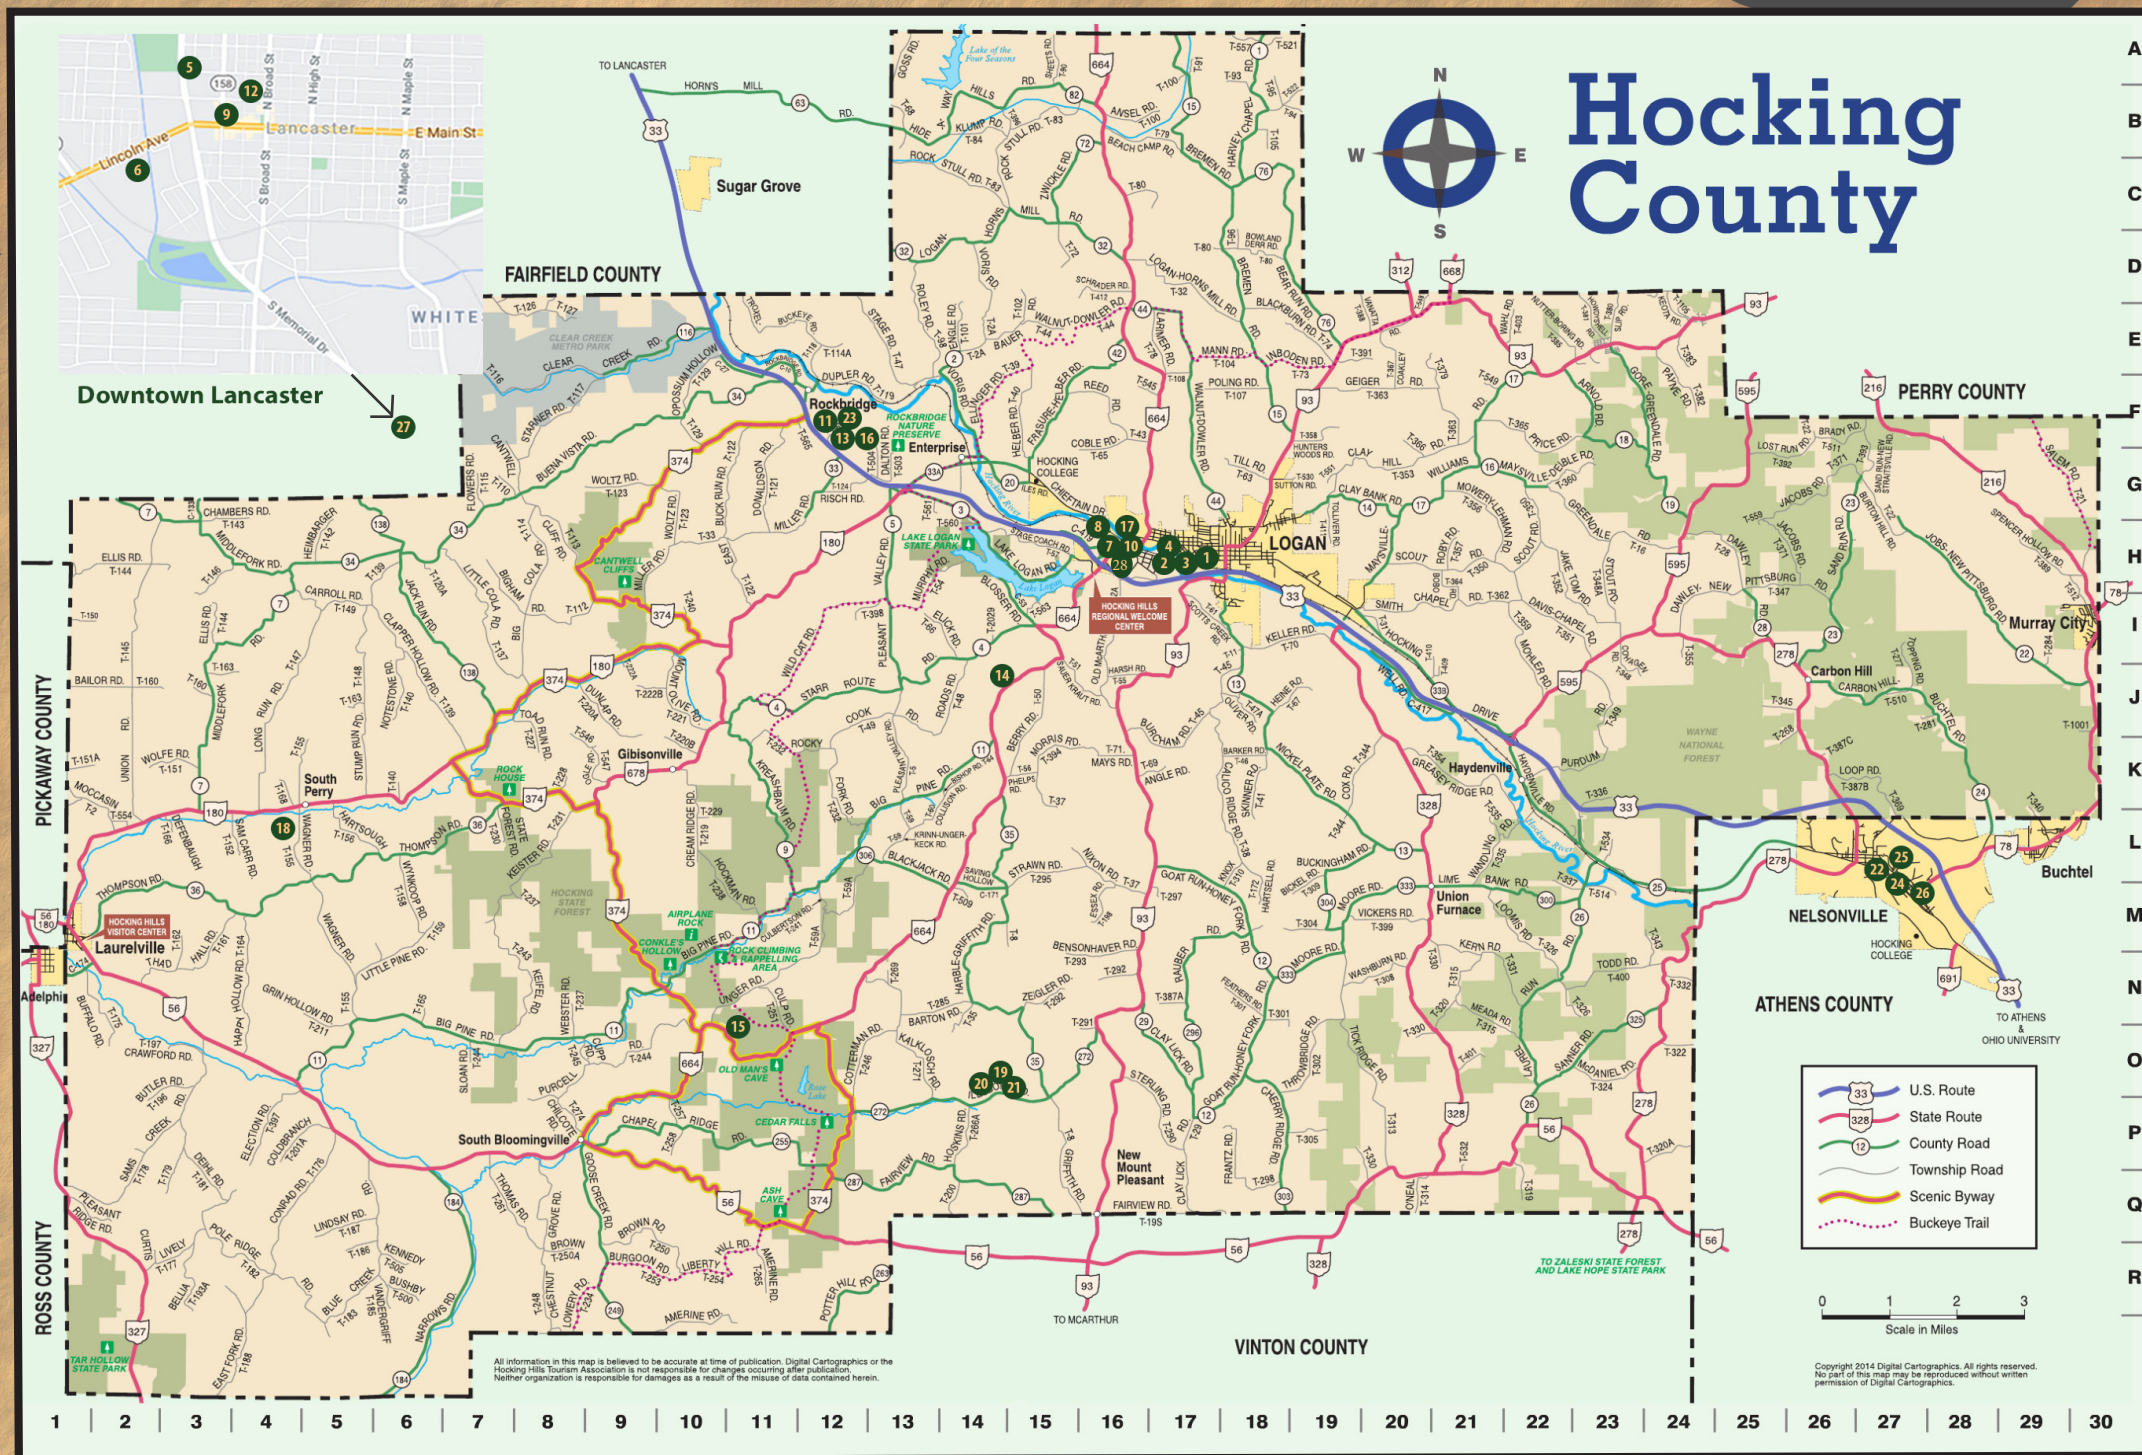

Participating Stores

1	Saving Hardware 740-385-7514	95 E Main St., Logan Mon-Fri 8-5:30; Sat 8-3; closed Sun
2	Homegrown On Main 740-216-4435	65 W. Main St., Logan Mon-Sat 10-5
3	Sharff's Fashion 740-385-4016	45 W. Main St., Logan Mon-Fri 9:30-5:30; Sat 9:30-5; closed Sun
4	Flowers by Darlene 740-385-6311	98 W Main St., Logan Mon-Fri 9-5; Sat 9-Noon
5	Olde Shoe Factory 740-687-1760	301 Forrest Rose Ave., Lancaster Mon-Thu 10-6; Fri & Sat 9-6; closed Sun
6	The Smoke Stack Hobby Shop 740-653-0404	342 Lincoln Ave., Lancaster Mon-Sat 10-6; closed Sun
7	Midwest Glassware Outlet 740-380-9400	12811 SR 664 S., Logan Mon-Sat 10-5; Sun 11-5
8	Logan Antique Mall 740-385-2061	12795 SR 664 S., Logan Mon-Sat 10-6; Sun 11-6
9	Rabbit & Rocket 740-901-3041	207 W. Main St., Lancaster Tue-Sat 12-6; closed Sun & Mon
10	Hocking Hills Crafts & More 740-385-9039	12801 St. Rt. 664 S., Logan Mon-Sat 10-8; Sun 11-6
11	Spring Street Antique Mall 740-385-1816	26782 US 33, Rockbridge Daily 10-6
12	Tracie Lynn's Collection 740-653-6044	113 N. Columbus St., Lancaster Tue-Sat 11-5; closed Sun & Mon
13	Appalachian Art & Craft Market 740-380-9020	26776 US 33, Rockbridge Daily 10-5
14	Dusty Blues Art Gallery 740-385-5830	14775 State Route 664 S., Logan Daily 10-4
15	Grandma Fayes Grocery & Gifts 740-385-9466	20507 SR 664 S., Logan Daily 8-8
16	R T R Farm 740-385-0055	US Rt. 33 at Rt. 374, Rockbridge Fri, Sat & Sun 10-5
17	Weaver's Market & Deli 740-380-6901	12803 SR 664 S., Logan Mon-Sat 9-5; closed Sun
18	Jack Pine Studio & Gifts 740-332-2223	21397 State Route 180 Mon-Thu 10-5; Fri & Sat 10-6; Sun 11-4
19	Hocking Hills Candle Works 740-385-9537	29205 Ilesboro Rd., Logan NOV- Mon-Sat 10-5; / DEC - Mon-Sat 10-4
20	Wind Chime Shop 740-385-9537	29205 Ilesboro Rd., Logan NOV- Mon-Sat 10-5; / DEC - Mon-Sat 10-4
21	Christmas Treasures 740-385-9537	29205 Ilesboro Rd., Logan NOV- Mon-Sat 10-5; / DEC - Mon-Sat 10-4
22	Nelsonville Quilt Company 740-753-3343	52 W Washington St., Nelsonville Mon-Fri 9:30 - 5; Sat 9:30-4:30; closed Sun
23	Laine's Dutch Country Store 740-380-3663	26806 US Hwy. 33, Rockbridge Tues-Thu 10-5; Fri & Sat 10-6; closed Sun & Mon
24	Family Tree Florist 740-753-9502	25 Public Square, Nelsonville Mon-Fri 9-6; Sat 9-2; closed Sun
25	Starbrick Cooperative Gallery 740-753-1011	21 W Columbus St., Nelsonville Tue-Sat 10-5; Sun Noon-5; closed Mon
26	Rocky Outdoor Gear Store 740-753-3130	45 E Canal St., Nelsonville Mon-Sat 10-7; Sun 10-6
27	Peddler's Junction Vendor Mall 740-901-6113	1375 Old Logan Rd., Lancaster Sun-Tue 11-6; Wed-Sat 10-6
28	Fox's Book Adventure 740-385-0400	12793 St. Rt. 664 S., Logan Mon & Thu 11-8; Fri & Sat 11-9; Sun 11-7

Optional Survey:

Please share your Holiday Treasure Hunt experience with us.

Is this your first visit to the Hocking Hills? Yes ☐ No ☐

Did you stay overnight during your Holiday Treasure Hunt? Yes ☐ No ☐

Approximately how much did you spend on shopping? $ _____