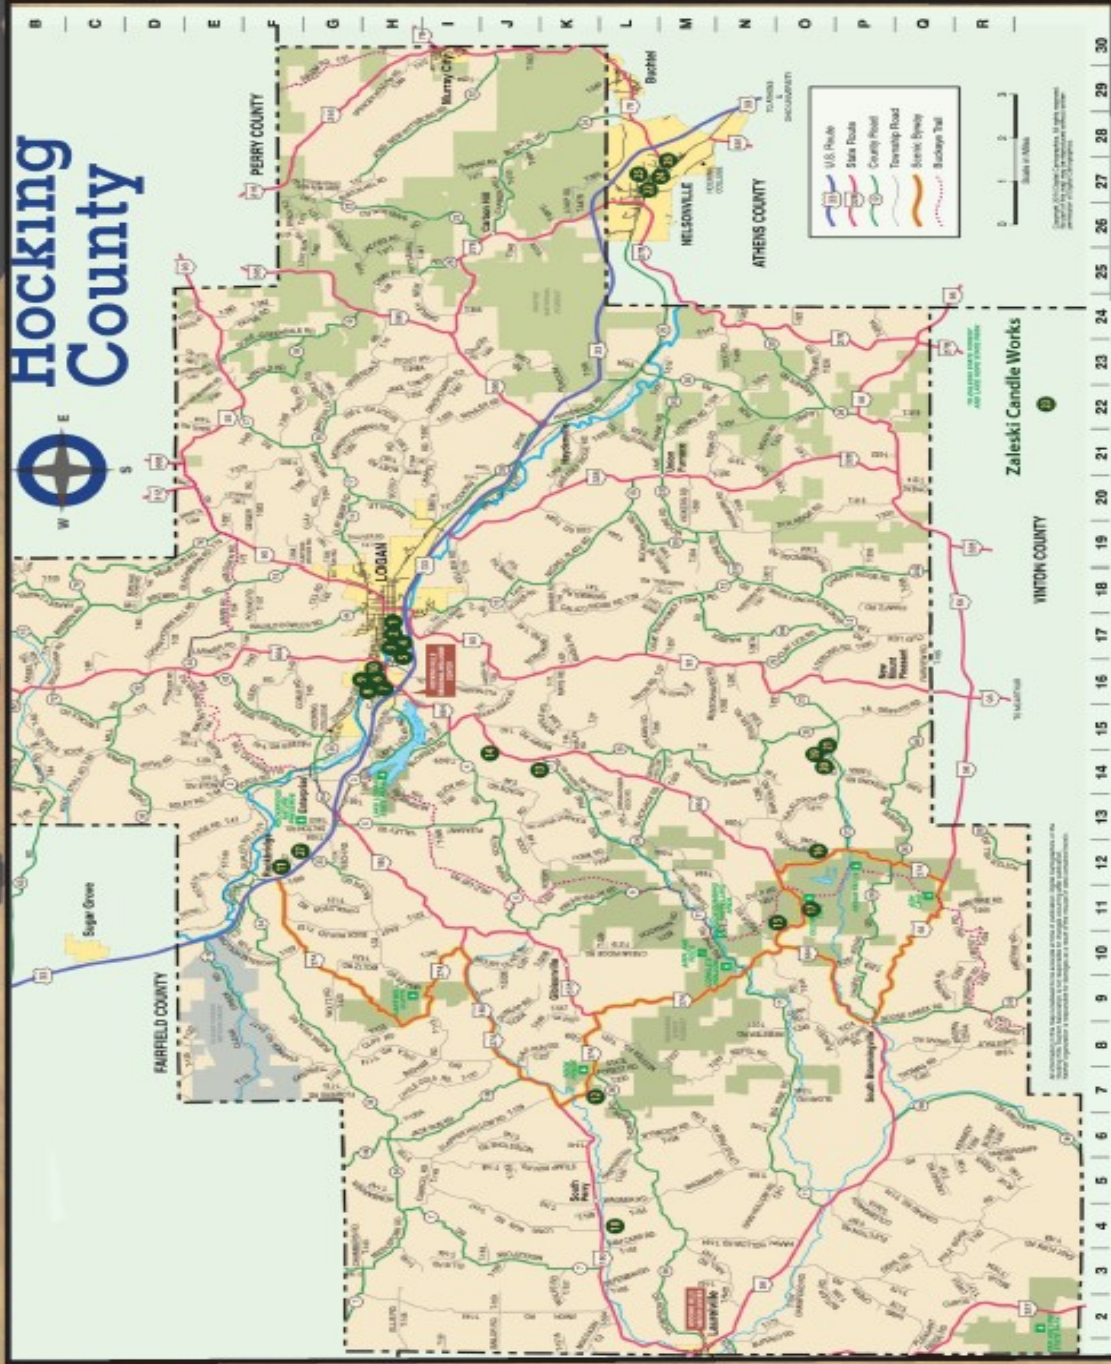

Shop #3

Name _____

Address _____

City, State, Zip _____

Phone Number _____

E-mail Address _____

** See Official Rules Inside **

Participating Stores

Official Rules

- No purchase necessary. You must visit six different shops to be eligible.
- Drawing will take place on Friday, December 14.
- Entries must be received at the Hocking Hills Regional Welcome Center in Logan (13178 State Route 664 South, Logan, OH 43138) by mail or in person by 5 p.m. on Wednesday 12. Hours are 9a-5p Monday - Saturday and 11a-5p on Sunday.